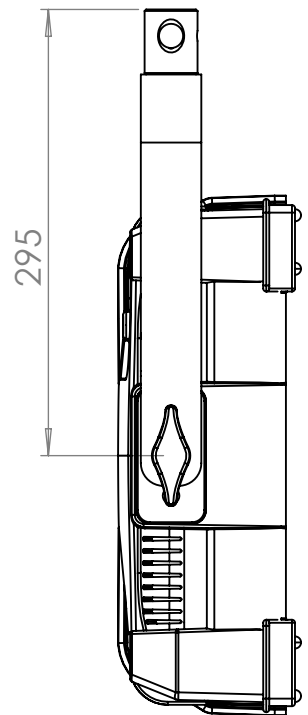

Lupo
Made in Italy

Cod 404 PRO

SuperanelPRO

Dual Color Hard 60

Technical Data

Dimensions (cm)	691 x 465 x 121 mm
Dimensions (in)	27.2 x 18.3 x 4.21 in
Weight (kg)	9 kg
Weight (lb)	19.8 lb
CRI (Colour Rendering Index)	97
TLCI (Television Lighting Consistency Index)	98
Estimated LED lifetime (L80)	50,000 hours
Dimmer 0 - 100	included
Dimming curves mode	Linear, Exponential, Logarithmic
DMX module	included
DMX (bit)	8 bit / 16 bit
Connection for 14.8 V battery with standard XLR 4 pin connector (pin 1: negative / pin 4: positive)	included
Standard XLR 5 pin connectors to DMX console	included
Watt consumption	440 W
Watt output (equivalent to tungsten)	4000 W
Firmware upgrades	through USB port
Colour temperature	2800 K - 6500 K
Voltage AC	90 V - 240 V
Voltage DC	14.8 V
Light beam	40°
Frequency (input)	50 / 60 Hz
Compliance	CE
Remote control	Bluetooth Long Range / DMX / RDM
Ambient temperature	Max: + 45°C / Min: - 10°C
Power factor	0.9

Photometric data	6500 K	5600 K	3200 K
Distance			
Lux at 1 m - 3.2 ft	75000	73000	65000
Lux at 2 m - 6.5 ft	23000	21000	19000
Lux at 3 m - 9.8 ft	10000	9500	8250
Lux at 4 m - 13.1 ft	5250	5150	4980
Lux at 5 m - 16.4 ft	3900	3700	3100

Technical Drawing

Pole Operated Yoke