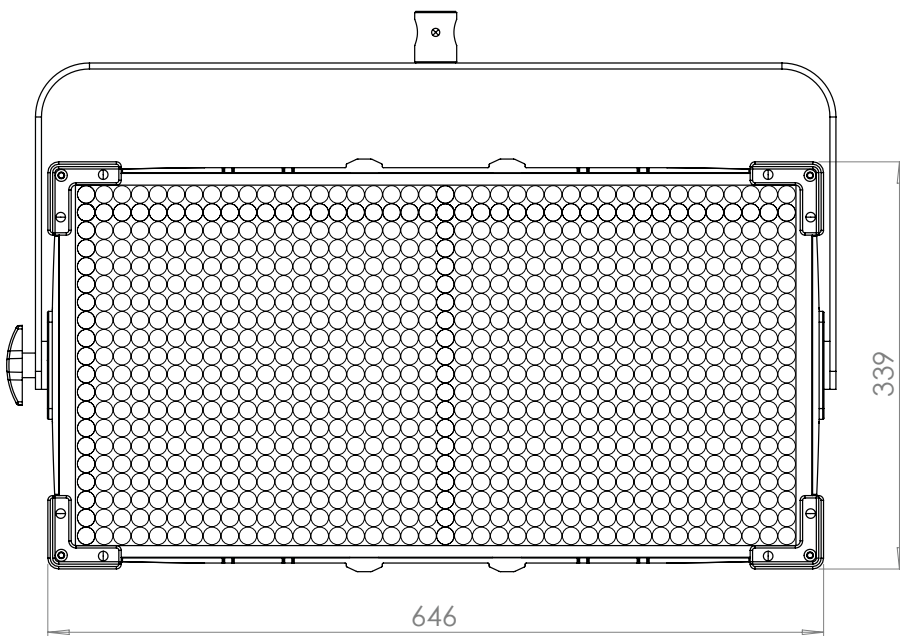

Technical Drawing