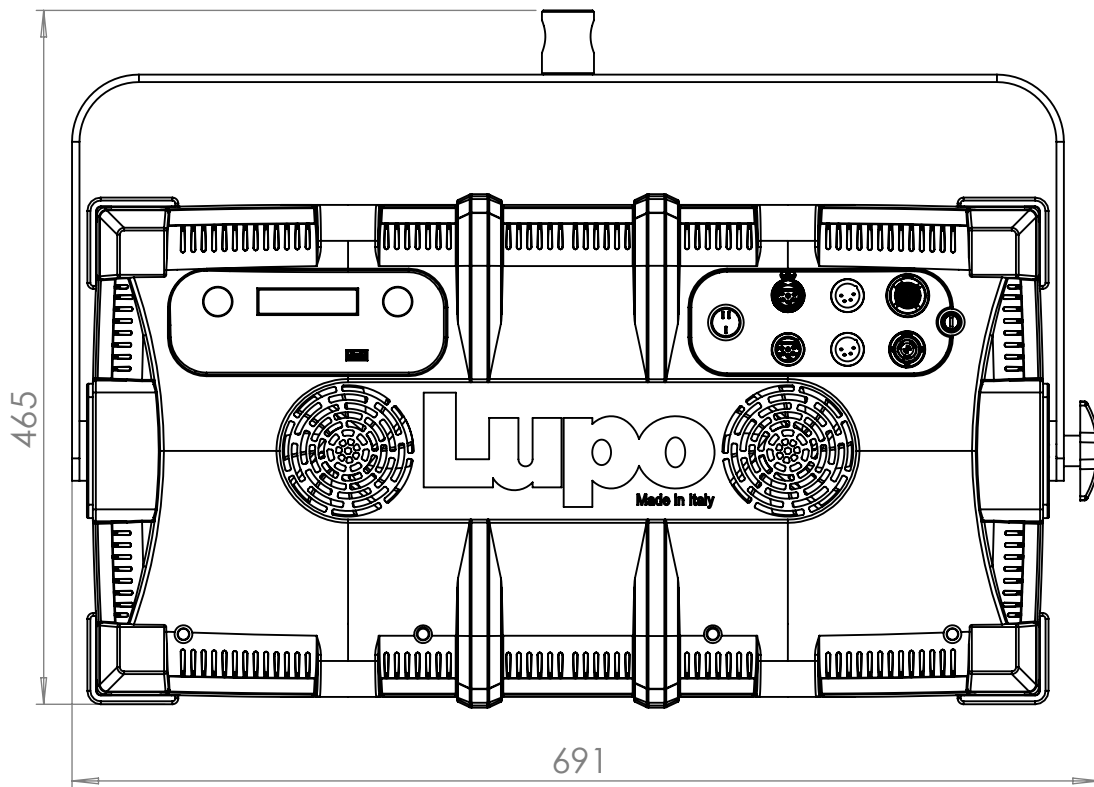

Lupo
Made in Italy

Cod 404 PRO

SuperanelPRO

Dual Color Hard 60

Technical Data

Dimensions (cm)	691 x 465 x 121 mm
Dimensions (in)	27.2 x 18.3 x 4.21 in
Weight (kg)	9 kg
Weight (lb)	19.8 lb
CRI (Colour Rendering Index)	97
TLCI (Television Lighting Consistency Index)	98
Estimated LED lifetime (L80)	50,000 hours
Dimmer 0 - 100	included
Dimming curves mode	Linear, Exponential, Logarithmic
DMX module	included
DMX (bit)	8 bit / 16 bit
Connection for 14.8 V battery with standard XLR 4 pin connector (pin 1: negative / pin 4: positive)	included
Standard XLR 5 pin connectors to DMX console	included
Watt consumption	440 W
Watt output (equivalent to tungsten)	4000 W
Firmware upgrades	through USB port
Colour temperature	2800 K - 6500 K
Voltage AC	90 V - 240 V
Voltage DC	14.8 V
Light beam	40°
Frequency (input)	50 / 60 Hz
Compliance	CE
Remote control	Bluetooth Long Range / DMX / RDM
Ambient temperature	Max: + 45°C / Min: - 10°C
Power factor	0.9

Photometric data	6500 K	5600 K	3200 K
Distance			
Lux at 1 m - 3.2 ft	75000	73000	65000
Lux at 2 m - 6.5 ft	23000	21000	19000
Lux at 3 m - 9.8 ft	10000	9500	8250
Lux at 4 m - 13.1 ft	5250	5150	4980
Lux at 5 m - 16.4 ft	3900	3700	3100

Technical Drawing

Pole Operated Yoke